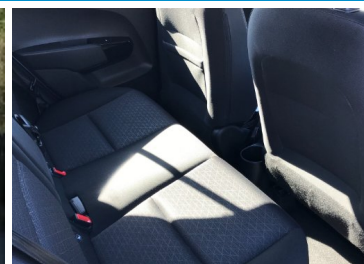

CRW Cars

2019(19) Kia Picanto 1.0 2 5dr

£7,995

Engine: Petrol
Body: Hatchback
Gearbox: Manual
Capacity: 998cc
Colour: Blue
Mileage: 26,000
CO²: 113g/km
MPG: 56.5mpg
Top Speed: 100mph
BHP: 66bhp
Insurance Grp: 5E

CRW Cars
Rosudgeon
Penzance
Penzance
Cornwall, TR20 9PA

COLOUR INFORMATION DISPLAY	DIGITAL CLOCK
EMERGENCY STOP SIGNALLING SYSTEM	EXTERNAL TEMPERATURE GAUGE
POWER STEERING	TACHOMETER
TRIP COMPUTER	4 SPEAKERS
BLUETOOTH CONNECTIVITY INCLUDING AUDIO STREAMING	STEERING WHEEL MOUNTED CONTROLS
USB AND AUXILIARY SOCKET	AUTOMATIC HEADLIGHTS
BLACK GRILLE WITH CHROME SURROUND	BODY COLOUR BUMPERS
BODY COLOUR DOOR MIRRORS	BODY COLOUR DOOR HANDLES
DAYTIME RUNNING LIGHTS	DAY/NIGHT REAR VIEW MIRROR
FRONT AND REAR ELECTRIC WINDOWS	ELECTRIC ADJUSTABLE HEATED DOOR MIRRORS
REAR WASH/WIPE	HEADLAMP LEVELLING
VARIABLE FRONT INTERMITTENT WIPERS	HEATED REAR WINDOW
60/40 SPLIT/FOLDING 2ND ROW OF SEATS	TINTED GLASS
CUPHOLDERS IN CENTRE CONSOLE	WELCOME HOME FUNCTION
FRONT INTERIOR LIGHT	12V POWER POINT FRONT
HEIGHT ADJUSTABLE FRONT	ASSIST GRIPS
	COAT HOOKS
	DRIVER SEAT HEIGHT ADJUST
	DRIVER'S SUN VISOR WITH VANITY MIRROR
	GLOVEBOX
	HEIGHT ADJUSTABLE REAR

Call:01736740908 | www.crw-cars.co.uk